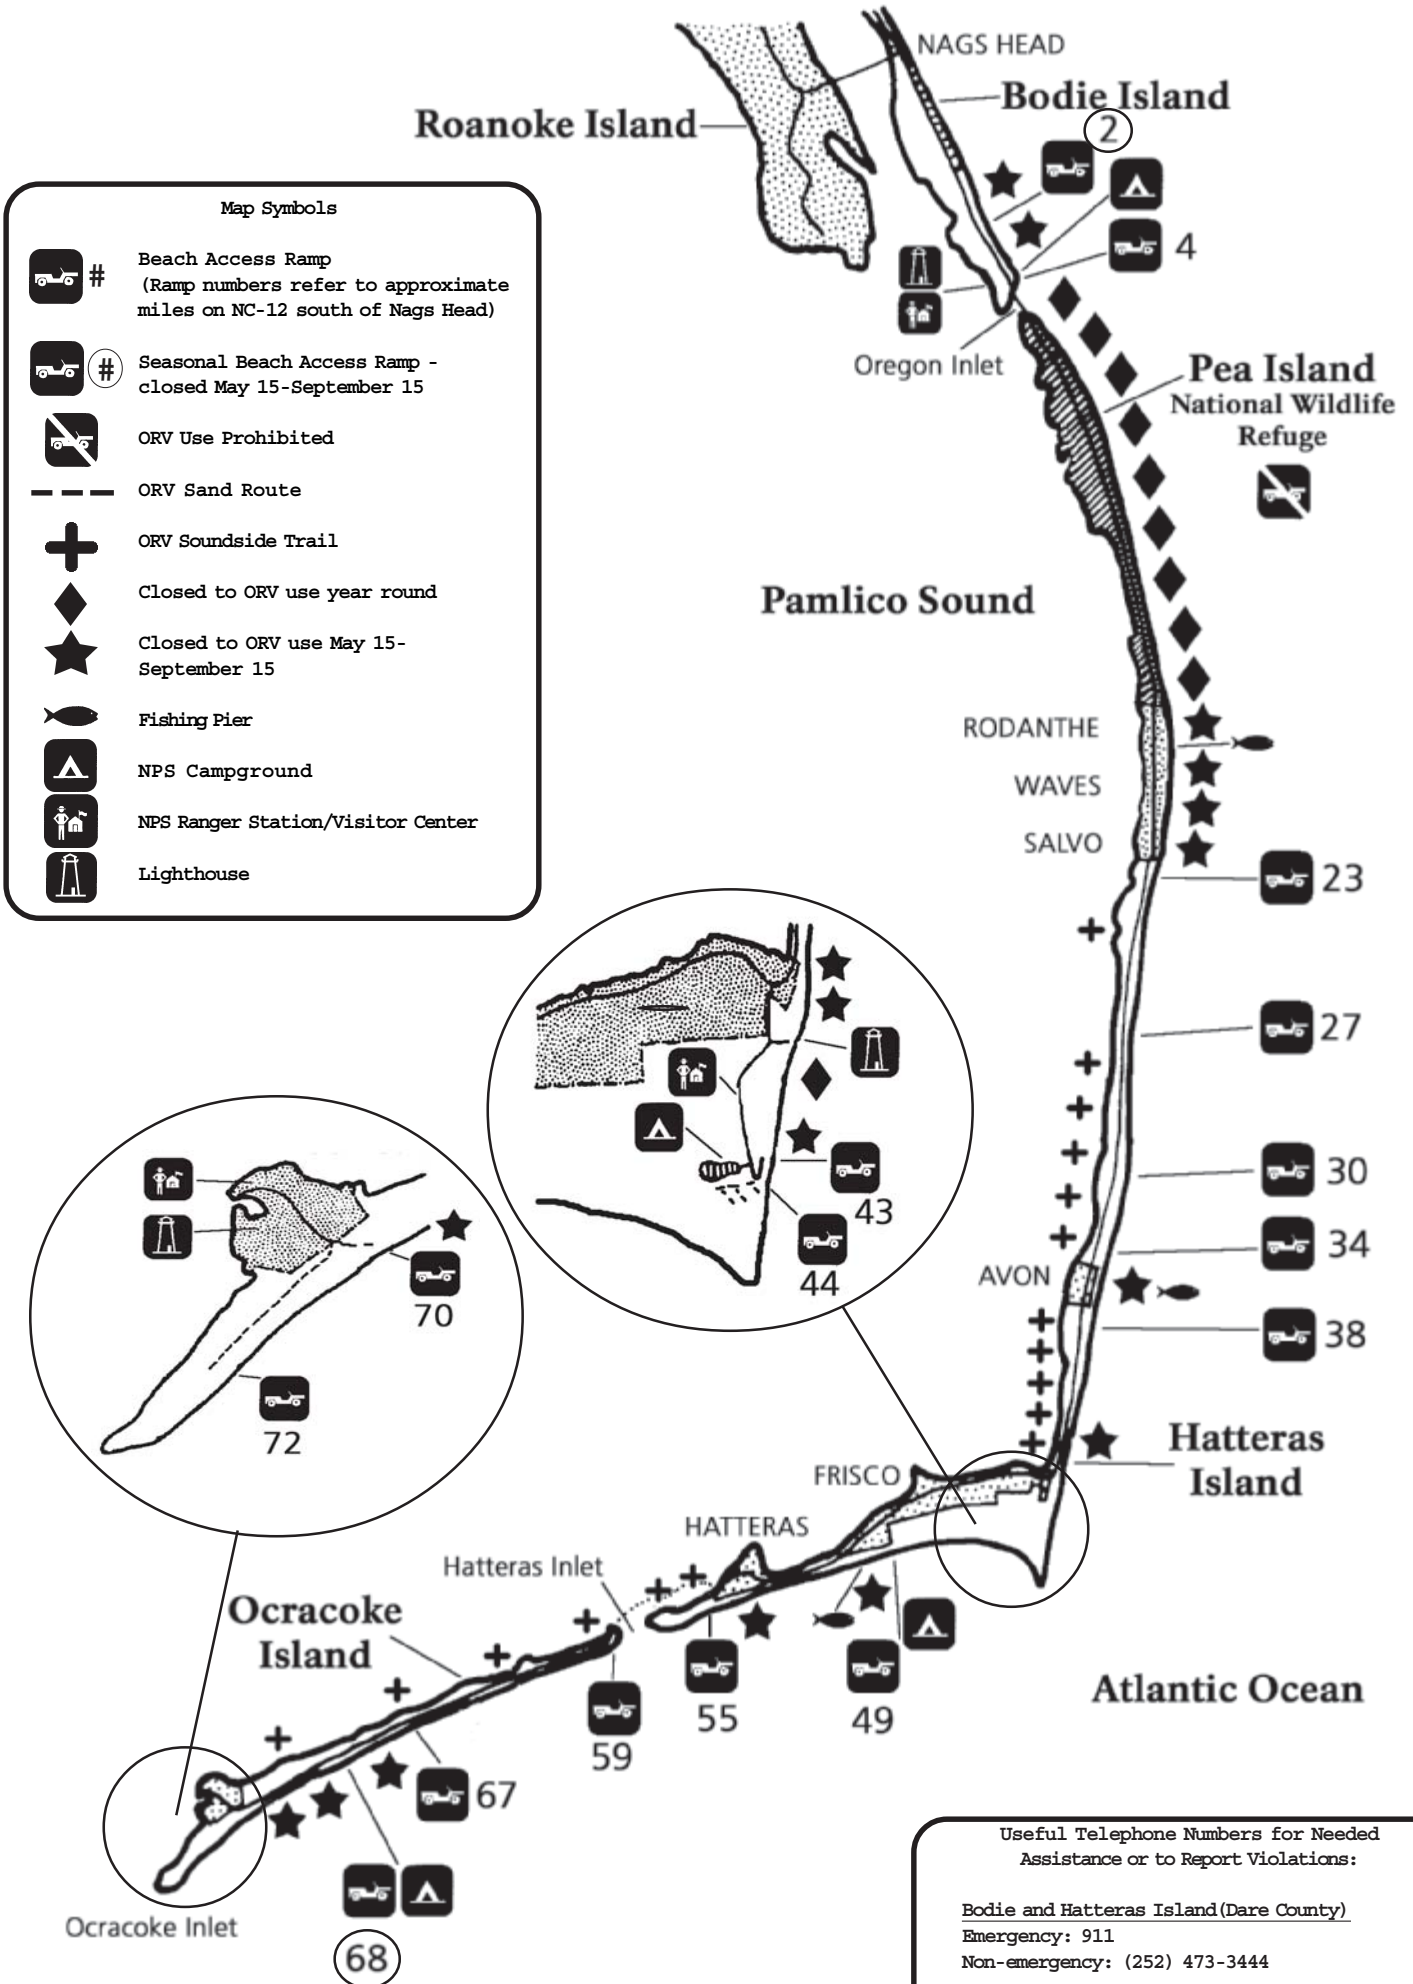

Cape Hatteras National Seashore

Off-Road Vehicle Routes

(Revised May 2008)

In addition to the seasonal closures noted on this map, beaches are subject to closure for mandated protection of wildlife and plant species or when they become too narrow for safe driving.

For updated information check: www.nps.gov/caha

Useful Telephone Numbers for Needed Assistance or to Report Violations:

Bodie and Hatteras Island (Dare County)
 Emergency: 911
 Non-emergency: (252) 473-3444

Ocracoke Island (Hyde County)
 Emergency: 911
 Non-emergency: (252) 926-3171

National Park Service Headquarters
 Non-emergency: (252) 473-2111

Have a safe and enjoyable visit to Cape Hatteras National Seashore!